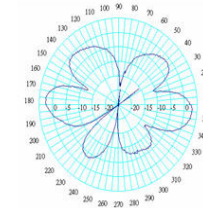

Specifications

SKU	422964
Manufacturer Part Number	TWS2400-5-RPTNC
Operating Frequency Range	2.4 GHz
Gain	5.5 dBi
Polarization	Vertical
Horizontal Beamwidth	360°
VSWR	≤ 2.0
Nominal Impedance	50 Ohms
Number of Ports	1
RF Connector	RPTNC Male
Application	Indoor

Radiation Patterns

E Plane

H Plane