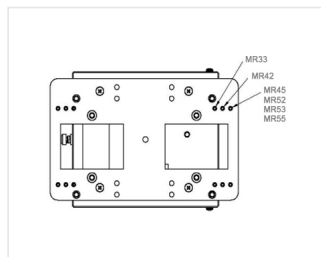

Wi-Fi Adapter Plate for Meraki Access Points (APs)

Manufacturer Part No. VN180176
Tessco SKU 231728