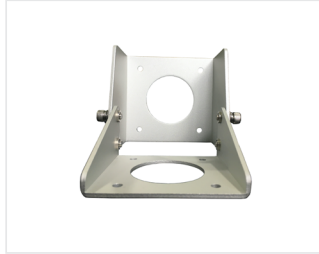

UTILITY POLE MOUNTS 18

ADAPTER PLATES

Wi-Fi Adapter Plate for Cisco Air Patch Antenna

Manufacturer Part No. TW-CISCO-ADAPL - **ANT5160NP-R**
Tessco SKU 529259

Manufacturer Part No. TW-CISCO-A2566 - **ANT2566P4W-R**
Tessco SKU 574960

Manufacturer Part No. TW-CISCO-ADAPS - **ANT5160NP-R**
Tessco SKU 575740

**Wi-Fi Adapter Plate for Cisco
AIR-ANT2566D4M Antenna**

Manufacturer Part No. TW-CISCO2566D4M-W
Tessco SKU 553852

Wi-Fi Adapter Plate for Meraki Access Points (APs)

Manufacturer Part No. VN180176
Tessco SKU 231728

**Wi-Fi Adapter Plate in White for Cisco
AIR-ANT2566P4W-R Antenna**

Manufacturer Part No. TW-CISCO-A2566-W
Tessco SKU 518506

ARTICULATING ANTENNA MOUNTS

Low Profile Antenna Mount