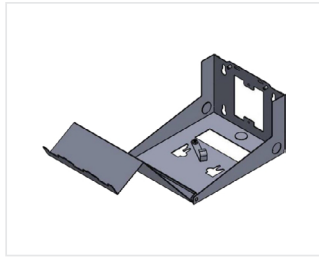

RIGHT ANGLE MOUNTS

Wi-Fi Right Angle Wall Bracket with Lid for Aruba APs

Manufacturer Part No. TW-CHWM-ARUBA
Tessco SKU 564911