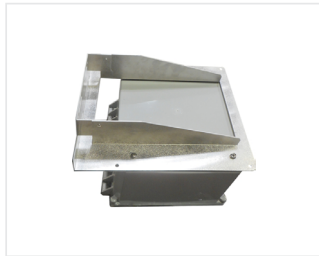

Manufacturer Part No. TW-CHWM-ARUBA
Tessco SKU 564911

Wi-Fi Right Angle Wall Bracket with Lid

Manufacturer Part No. TW-HWM-C-CVR
Tessco SKU 521473

Wi-Fi Right Angle Wall Bracket

Manufacturer Part No. TW-HWM-C-NC
Tessco SKU 538527