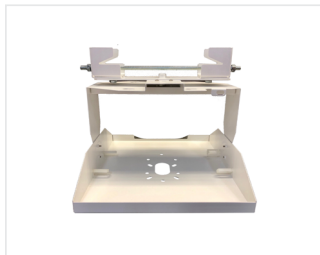

Single-Axis I-Beam Universal Co-Location Mount for Cisco 9100 Series and Aruba 500 Series APs

Manufacturer Part No. TW-IBCOLOMNT-MULT
Tessco SKU 235131