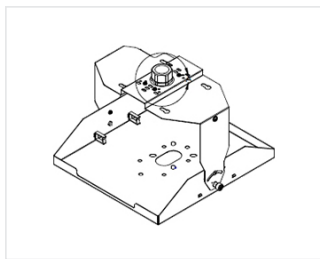

Single-Axis Conduit Universal Co-Location Mount for Cisco 9100 Series and Aruba 500 Series APs

Manufacturer Part No. TW-CONCOLOMNT-MUL
Tessco SKU 220125