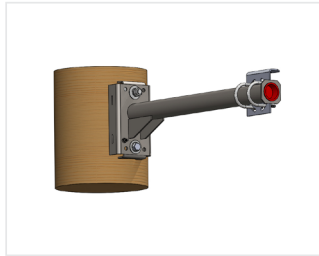

UTILITY POLE MOUNTS

Extension Bracket

Manufacturer Part No. VN170551
Tessco SKU 262460