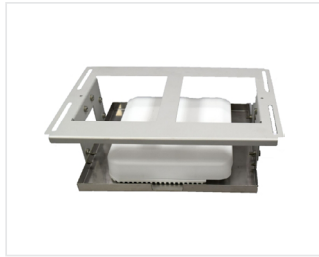

Wi-Fi Above Ceiling Tile Mounting Bracket with Adjustable Height

Manufacturer Part No. TW-AC-BKT-L
Tessco SKU 365882

Wi-Fi AP Mounting Plate for Above Ceiling Mounting Bracket

Manufacturer Part No. TW-AC-PLATE
Tessco SKU 355412

CO-LOCATING MOUNTS | FOR ACCESS POINTS & ANTENNAS

Two Antenna Wi-Fi Co-Locating Mount Bracket

Manufacturer Part No. TW-BKT-2ANT
Tessco SKU 298415

Single-Axis Universal Co-Locating Mount for Cisco 9100 & Aruba 500 Series APs