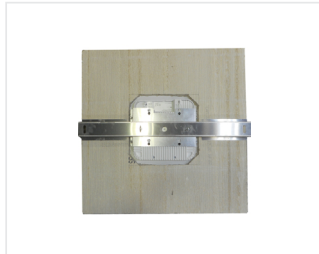

Wi-Fi Ceiling Tile Bracket for Cisco APs

Manufacturer Part No. TW-CTBKTS-3802 - **Cisco 2802i/3802i**
Tessco SKU 207950

Manufacturer Part No. TW-CTBRKT-4800 - **Cisco 4800**
Tessco SKU 211993

Manufacturer Part No. TW-CTBRKT-9115 - **Cisco 9115**
Tessco SKU 299648

Manufacturer Part No. TW-CTBRKT-9117 - **Cisco 9117**
Tessco SKU 211807

Manufacturer Part No. TW-CTBRKTS-9120 - **Cisco 9120**
Tessco SKU 223620

Manufacturer Part No. TW-CTBRKT-9130 - **Cisco 9130**
Tessco SKU 243764