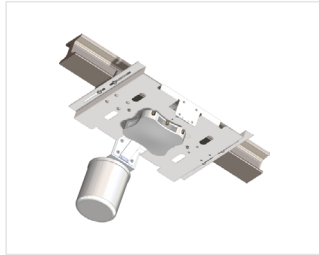

I-Beam Low Profile Mount

Manufacturer Part No. TW-IBEAM-MNT-AP
Tessco SKU 520385