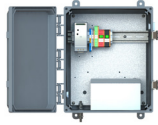

AC/DC Power System with 7 Ahr Battery
TESSCO No 244301