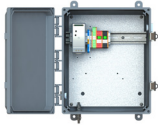

Powered Enclosure Systems

AC/DC Power System for IoT
TESSCO No 545543