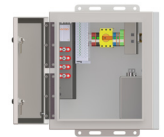

Power Extender 120/240 VAC Single PoE+
TESSCO No 553902