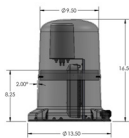

Mini Outdoor Wireless Bollard
Tessco No 249485