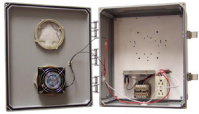

Heated / Cooled Enclosures

14x12x6 Polycarb Heated & Cooled Latch Locks, 4 RPTNC Holes
TESSCO No 508825