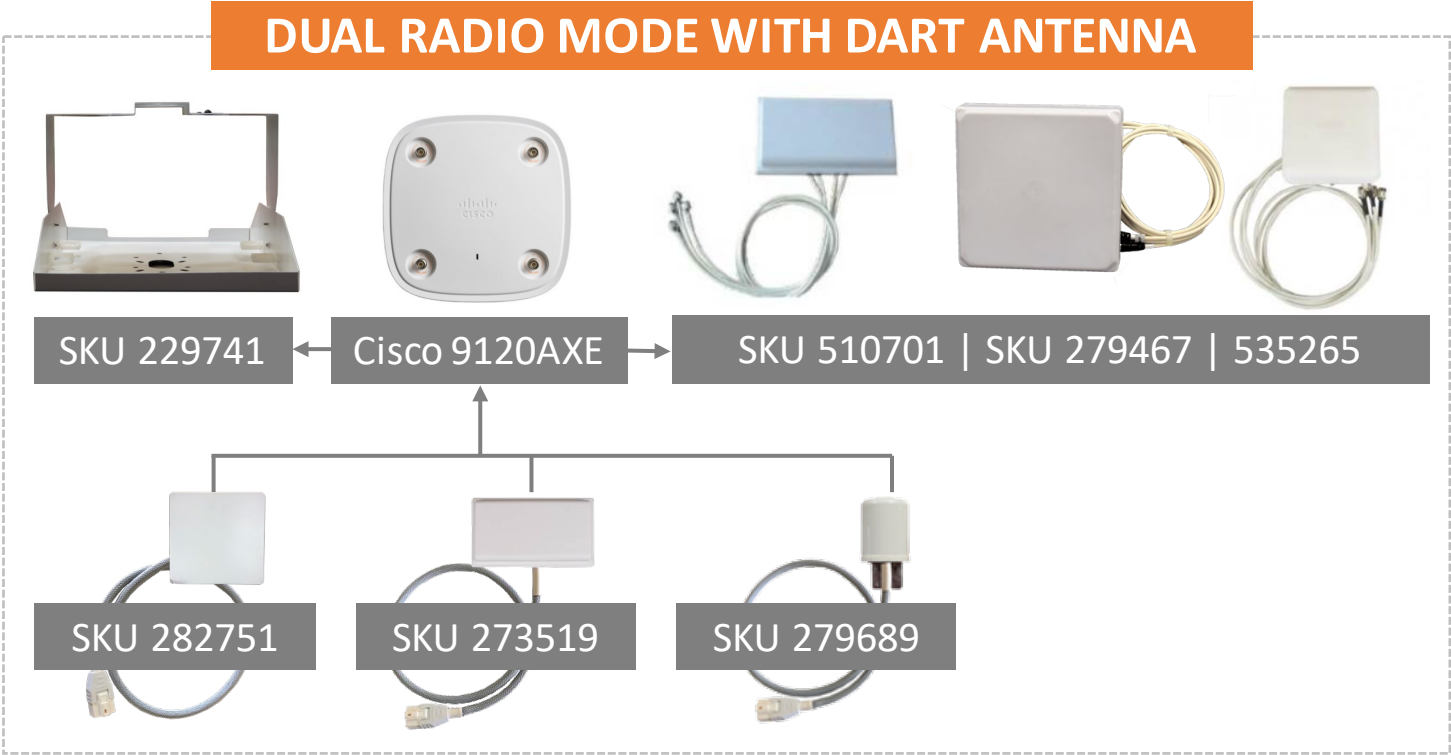

# Cisco 9120AXE Deployment Options

Ventev Antenna SKU	Cisco PN
510701	2566P4W-R
279467	2566D4M
279689	2544V4M-R
282751	AIR-ANT2566D4M-R with AIR-CAB002-DART-R=
273519	AIR-ANT2566DP4W-R with AIR-CAB002-DART-R=
279689	2544V4M-R
535265	---

# Cisco 9120AXE Deployment Options

Ventev Antenna SKU	Equivalent Cisco PN
510701	2566P4W-R
279467	2566D4M
535265	---

# Cisco 9120AXE Deployment Options

Ventev Antenna SKU	Cisco PN
510701	2566P4W-R
279467	2566D4M
535265	---
282751	AIR-ANT2566D4M-R with AIR-CAB002-DART-R=
273519	AIR-ANT2566DP4W-R with AIR-CAB002-DART-R=
279689	2544V4M-R

## DUAL RADIO MODE WITH DART JUMPER

Ventev Antenna SKU	Cisco PN
510701	2566P4W-R
279467	2566D4M
535265	---