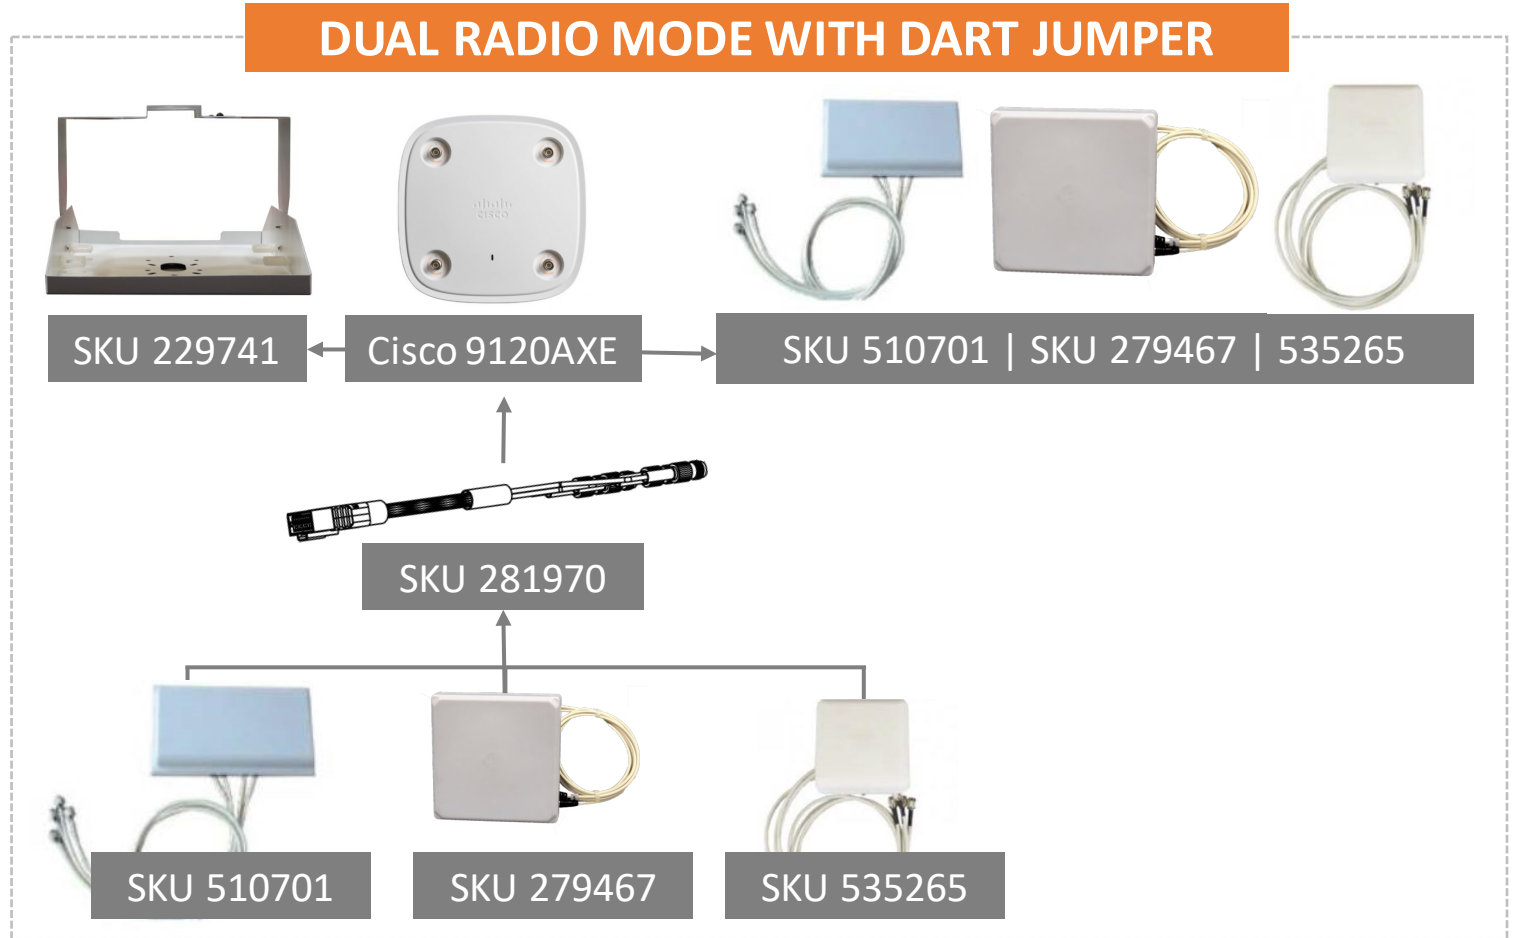

# Cisco 9120AXE Deployment Options

Ventev Antenna SKU	Cisco PN
510701	2566P4W-R
279467	2566D4M
279689	2544V4M-R
282751	AIR-ANT2566D4M-R with AIR-CAB002-DART-R=
273519	AIR-ANT2566DP4W-R with AIR-CAB002-DART-R=
279689	2544V4M-R
535265	---

# Cisco 9120AXE Deployment Options

Ventev Antenna SKU	Equivalent Cisco PN
510701	2566P4W-R
279467	2566D4M
535265	---

# Cisco 9120AXE Deployment Options

Ventev Antenna SKU	Cisco PN
510701	2566P4W-R
279467	2566D4M
535265	---
282751	AIR-ANT2566D4M-R with AIR-CAB002-DART-R=
273519	AIR-ANT2566DP4W-R with AIR-CAB002-DART-R=
279689	2544V4M-R

## DUAL RADIO MODE WITH DART JUMPER

Ventev Antenna SKU	Cisco PN
510701	2566P4W-R
279467	2566D4M
535265	---