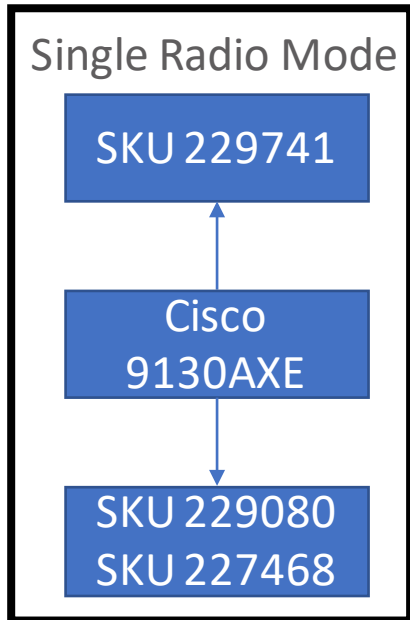

Cisco 9130AXE Deployment Options

Ventev Antenna SKU	Equivalent Cisco PN
229080	C-ANT9103
227468	C-ANT9101
216477	8 Lead version of AIR-ANT2566D4M-R
510701	2566P4W-R
279467	2566D4M
535265	----