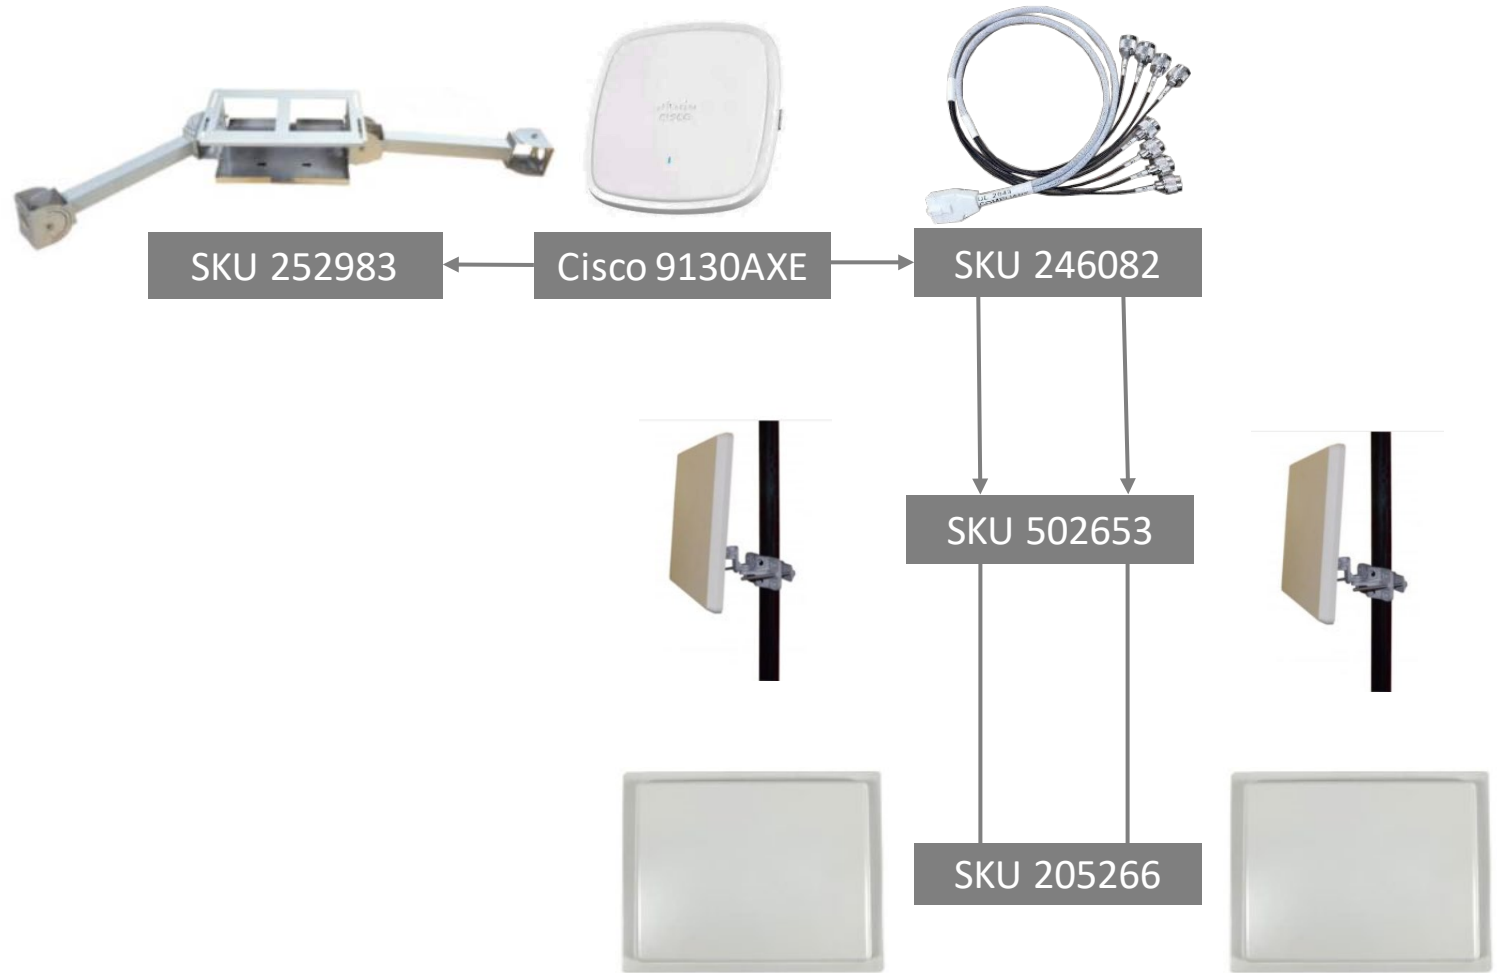

Cisco 9130AXE Deployment Options

DUAL RADIO MODE WITH DART N JUMPER

Ventev Antenna SKU	Equivalent Cisco PN
502653	AIR-ANT2513P4M-N
205266	AIR-ANT2513P4M-N=