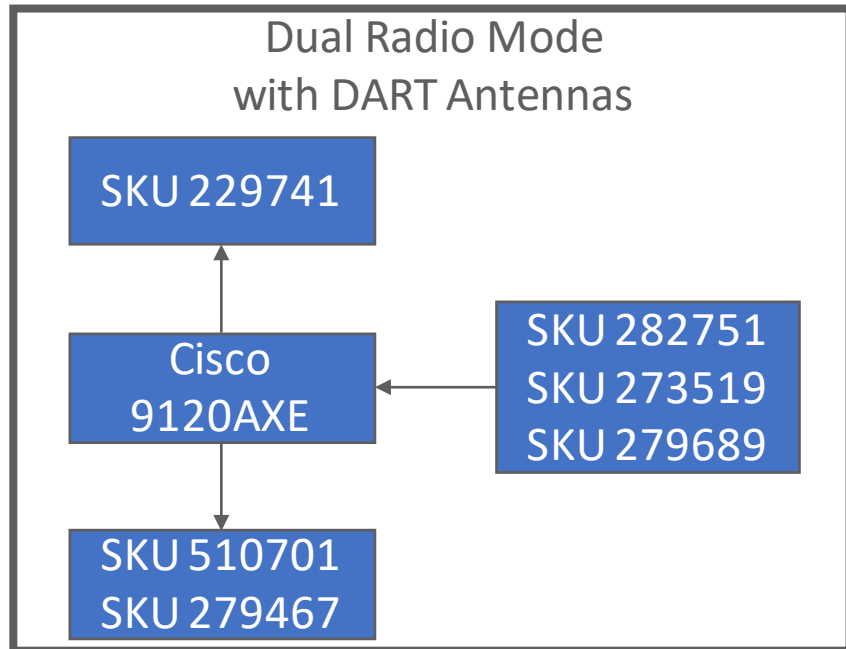

# Cisco 9120AXE Deployment Options

Ventev Antenna SKU	Cisco PN
510701	2566P4W-R
279467	2566D4M
279689	2544V4M-R
282751	AIR-ANT2566D4M-R with AIR-CAB002-DART-R=
273519	AIR-ANT2566DP4W-R with AIR-CAB002-DART-R=
279689	2544V4M-R
535265	---

# Cisco 9120AXE Deployment Options

Ventev Antenna SKU	Equivalent Cisco PN
510701	2566P4W-R
279467	2566D4M
535265	---