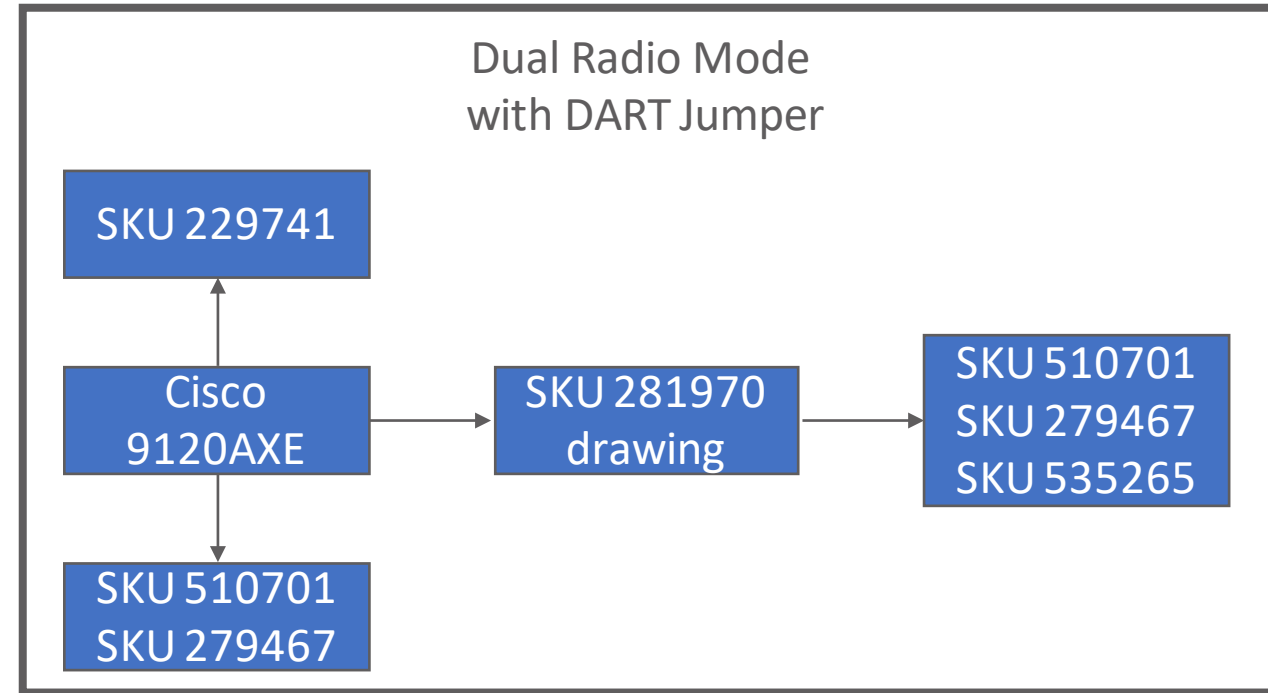

# Cisco 9120AXE Deployment Options

Ventev Antenna SKU	Cisco PN
510701	2566P4W-R
279467	2566D4M
279689	2544V4M-R
282751	AIR-ANT2566D4M-R with AIR-CAB002-DART-R=
273519	AIR-ANT2566DP4W-R with AIR-CAB002-DART-R=
279689	2544V4M-R
535265	---

# Cisco 9120AXE Deployment Options

Ventev Antenna SKU	Equivalent Cisco PN
510701	2566P4W-R
279467	2566D4M
535265	---

# Cisco 9120AXE Deployment Options

Ventev Antenna SKU	Cisco PN
510701	2566P4W-R
279467	2566D4M
535265	---
282751	AIR-ANT2566D4M-R with AIR-CAB002-DART-R=
273519	AIR-ANT2566DP4W-R with AIR-CAB002-DART-R=
279689	2544V4M-R