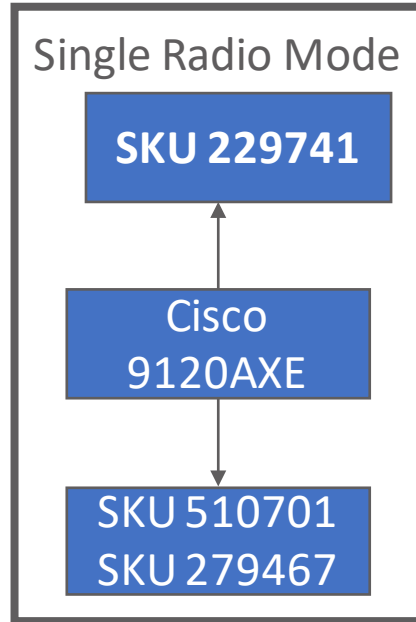

# Cisco 9120AXE Deployment Options

Ventev Antenna SKU	Cisco PN
510701	2566P4W-R
279467	2566D4M
279689	2544V4M-R
282751	AIR-ANT2566D4M-R with AIR-CAB002-DART-R=
273519	AIR-ANT2566DP4W-R with AIR-CAB002-DART-R=
279689	2544V4M-R
535265	---

# Cisco 9120AXE Deployment Options

Ventev Antenna SKU	Equivalent Cisco PN
510701	2566P4W-R
279467	2566D4M
535265	---