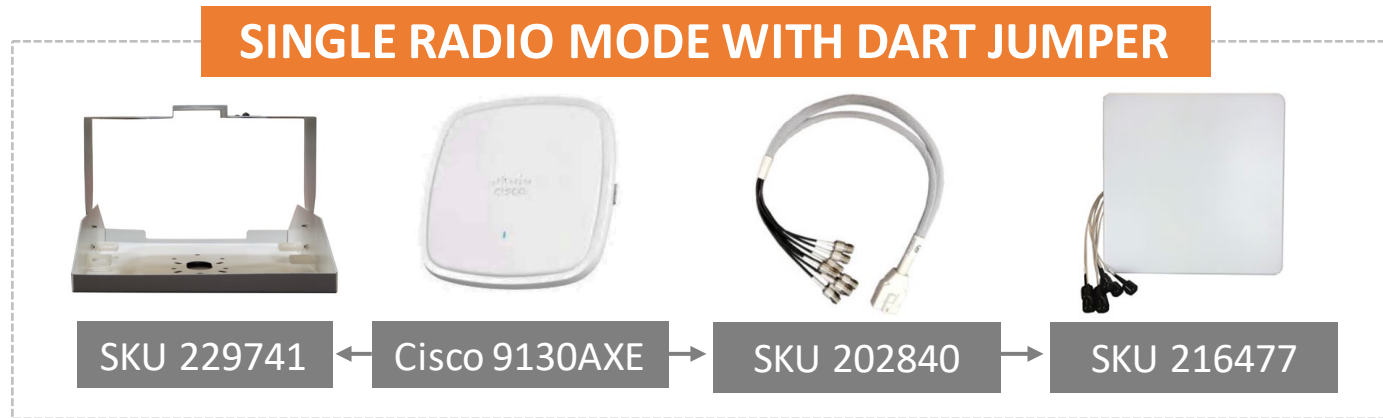

Cisco 9130AXE Deployment Options

Ventev Antenna SKU	Cisco PN
216477	8 Lead version of AIR-ANT2566D4M-R