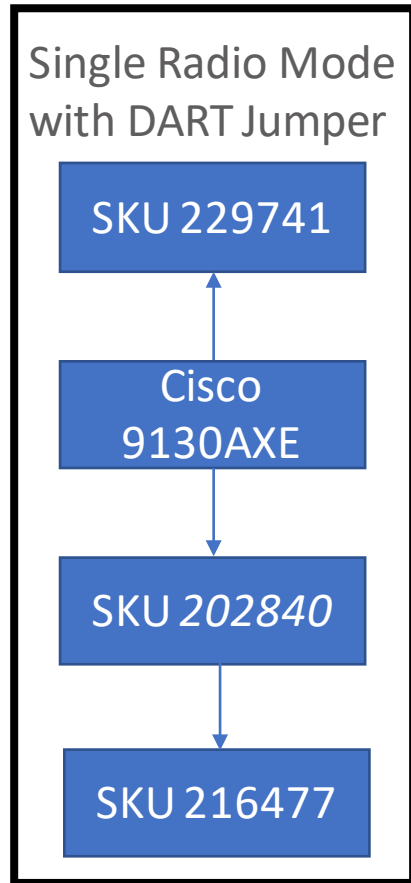

Cisco 9130AXE Deployment Options

Ventev Antenna SKU	Equivalent Cisco PN
229080	C-ANT9103
227468	C-ANT9101
216477	8 Lead version of AIR-ANT2566D4M-R
510701	2566P4W-R
279467	2566D4M
535265	----