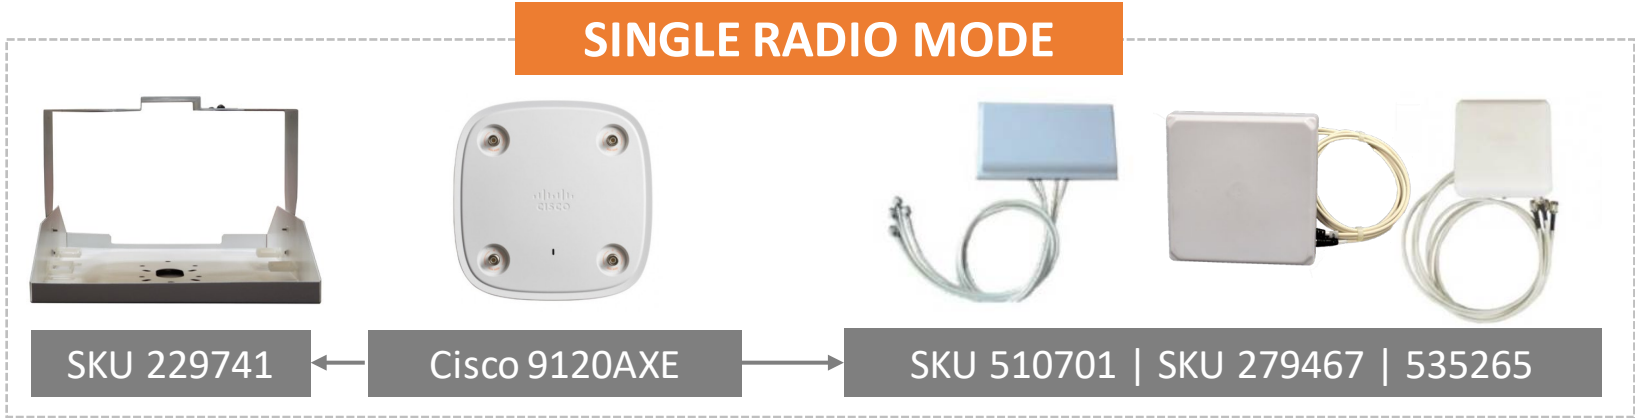

# Cisco 9120AXE Deployment Options

Ventev Antenna SKU	Cisco PN
510701	2566P4W-R
279467	2566D4M
279689	2544V4M-R
282751	AIR-ANT2566D4M-R with AIR-CAB002-DART-R=
273519	AIR-ANT2566DP4W-R with AIR-CAB002-DART-R=
279689	2544V4M-R
535265	---

# Cisco 9120AXE Deployment Options

Ventev Antenna SKU	Equivalent Cisco PN
510701	2566P4W-R
279467	2566D4M
535265	---