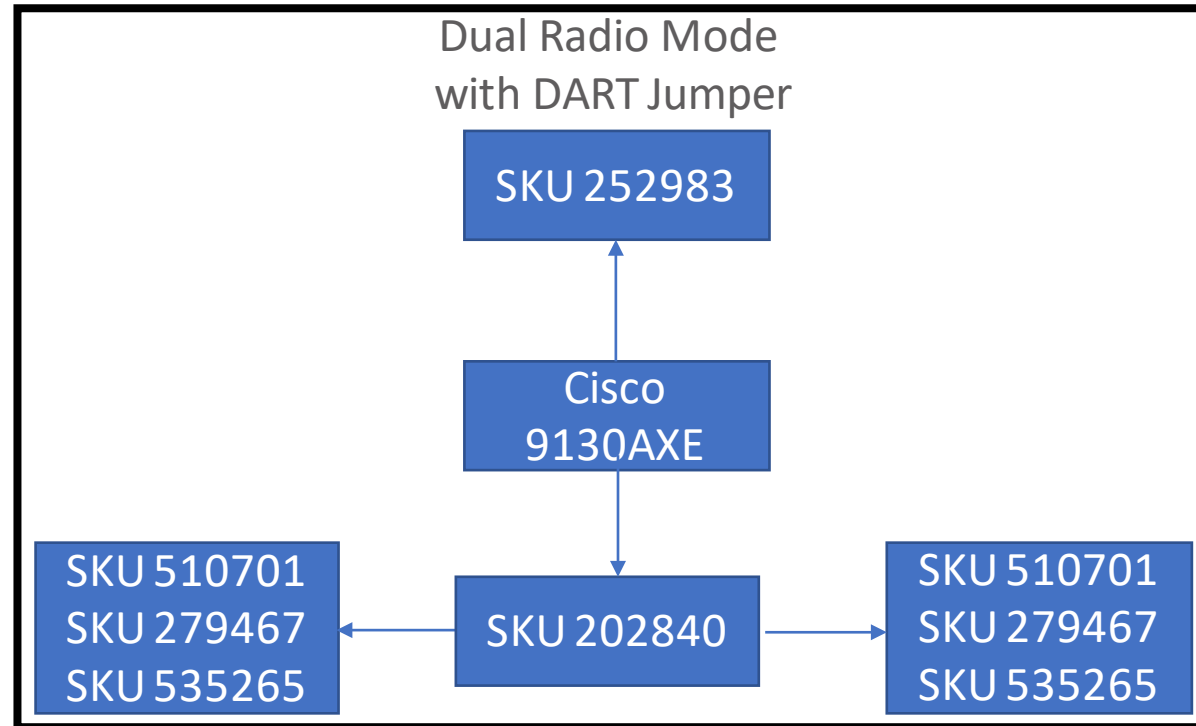

Cisco 9130AXE Deployment Options

Ventev Antenna SKU	Equivalent Cisco PN
229080	C-ANT9103
227468	C-ANT9101
216477	8 Lead version of AIR-ANT2566D4M-R
510701	2566P4W-R
279467	2566D4M
535265	----