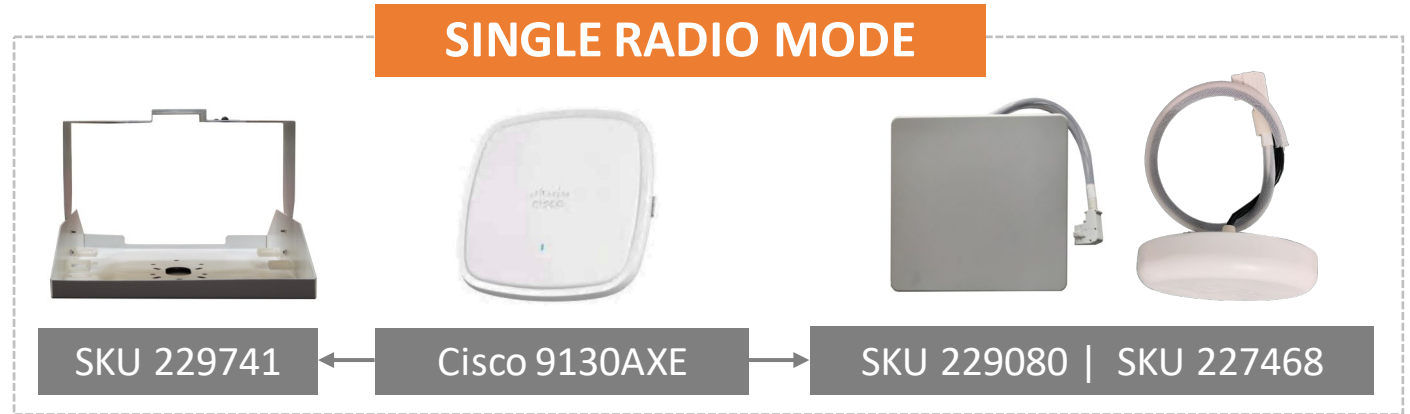

Cisco 9130AXE Deployment Options

Ventev Antenna SKU	Cisco PN
229080	C-ANT9103
227468	C-ANT9101