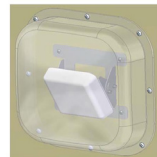

Right Angle Wall Bracket with Cover
Access point mounts horizontally on wall for optimum performance. Cover provides maximum protection without RF interference.

Mini Omni Ceiling Antenna
Deploy access point above the ceiling.

5 GHz 7dBi Pico Patch Antenna
Delivers outstanding Wi-Fi performance in a small package.

Flush Mount Ceiling Enclosure
Conceals access point in a hard cap ceiling.

Access Point Cover
RF-transparent covers hide and protect the access point.

SOLUTIONS Outdoor Environments

Wi-Fi Antenna Kit
Sturdy, paintable AP cover conceals and protects Micro Patch Antenna with low profile articulating mount.

Micro Patch Wi-Fi Antenna
Less than 3.5 inches and one-third the size of traditional antennas, ensures inconspicuous Wi-Fi indoors or out. Includes articulating mount.