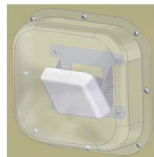

Right Angle Wall Bracket with Cover
Access point mounts horizontally on wall for optimum performance. Cover provides maximum protection without RF interference.

Mini Omni Ceiling Antenna
Deploy access point above the ceiling.

5 GHz 7dBi Pico Patch Antenna
Delivers outstanding Wi-Fi performance in a small package.

Flush Mount Ceiling Enclosure
Conceals access point in a hard cap ceiling.

Access Point Cover
RF-transparent covers hide and protect the access point.

SOLUTIONS Outdoor Environments

Wi-Fi Antenna Kit
Sturdy, paintable AP cover conceals and protects Micro Patch Antenna with low profile articulating mount.

Micro Patch Wi-Fi Antenna
Less than 3.5 inches and one-third the size of traditional antennas, ensures inconspicuous Wi-Fi indoors or out. Includes articulating mount.