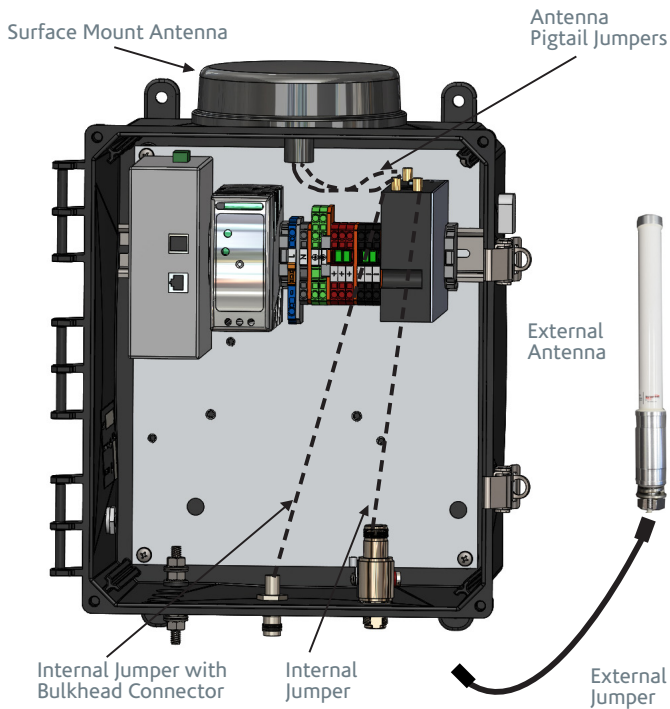

AC/DC Power System
with 7 Ahr Battery
Tessco No 244301

Micro Solar System for
Sierra LTE Gateways
(Only available for RV50)
Tessco No 294169

Power Extender 120/240
VAC, Single PoE+
Tessco No 553902

Power Extender 277/480
VAC, Single PoE+
Tessco No 588929

Component Interconnection Illustration

Additional Compatible Antennas

Tessco No	Description
Omni	Pole or Wall Mount
382701	800-2500MHz 3dBi Omni
570938	698-2700 MHz 6/7 Omni
352355	902-928 MHz 8 dBi Omni
566090	698-2700 MHz 2/4 dBi Omni
309965	698-896/1700-2700 MHz 3/3
392017	824-960 MHz 6 dBi Omni
Directional	Pole or Wall Mount
309584	698-960/1700-2700 MHz Yagi
388444	698-960/1710-2700 Directi
343653	824-960 MHz 15 dBi Yagi
342474	824-960 MHz 11 dBi Yagi
394832	824-2500MHz 8/9 dBi Yagi
Mobile	Vehicle or Enclosure Mount
512336	3G/4G/Wi-Fi/GPS Omni w/SMA
515219	Tri-Band LTE/Cellular Antenna
516339	LTE / GPS Antenna with 3 SMA Plug
543661	GPS/Cell/PCS/Wi-Fi Antenna with 1 GPS lead, 3 leads with SMA
545404	698-2700 MHz 2.57/3.08 dBi Omni with N Plug – Unique Gain Profile
551139	698-2700 MHz 1/3.5 dBi Omni with N Plug
272303	698-960/1710-2700 MHz 2/4 dBi Omni Surface Mount N Plug
217066	698-960/1710-2700 MHz 2/4 dBi Omni Surface Mount SMA Plug