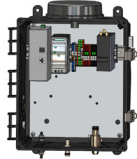

Lightning Arrestor TNC
Male-TNC Bulkhead
Female
Tessco No 396557

Power Systems

AC/DC Power System
Tessco No 254543

AC/DC Power System
with Sierra RV50 LTE
Gateway and Antenna
(Only available for RV50)
Tessco No 546445