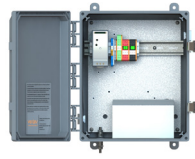

Lightning Arrestor TNC
Male-TNC Bulkhead
Female
Tessco No 396557

Power Systems

AC/DC Power System
Tessco No 254543

AC/DC Power System
with Sierra RV50 LTE
Gateway and Antenna
(Only available for RV50)
Tessco No 546445