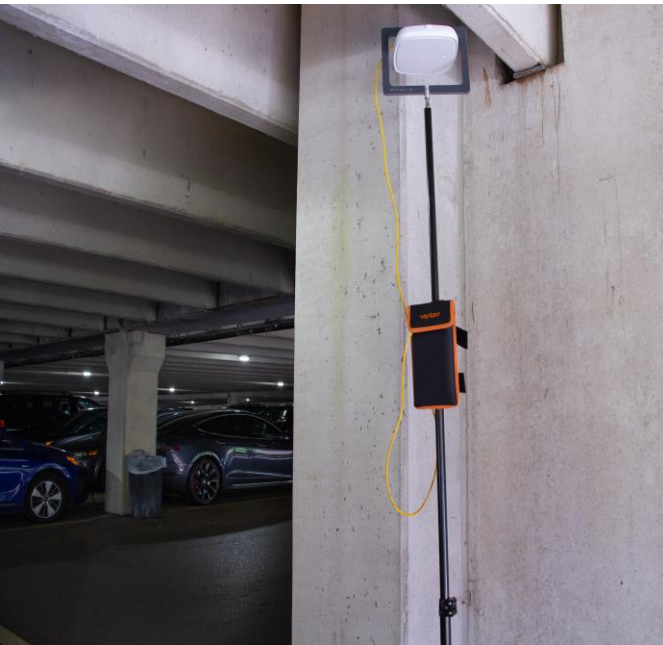

VenVolt2 Site Survey Battery Pack

VenVolt 2 Application Pics

In a garage